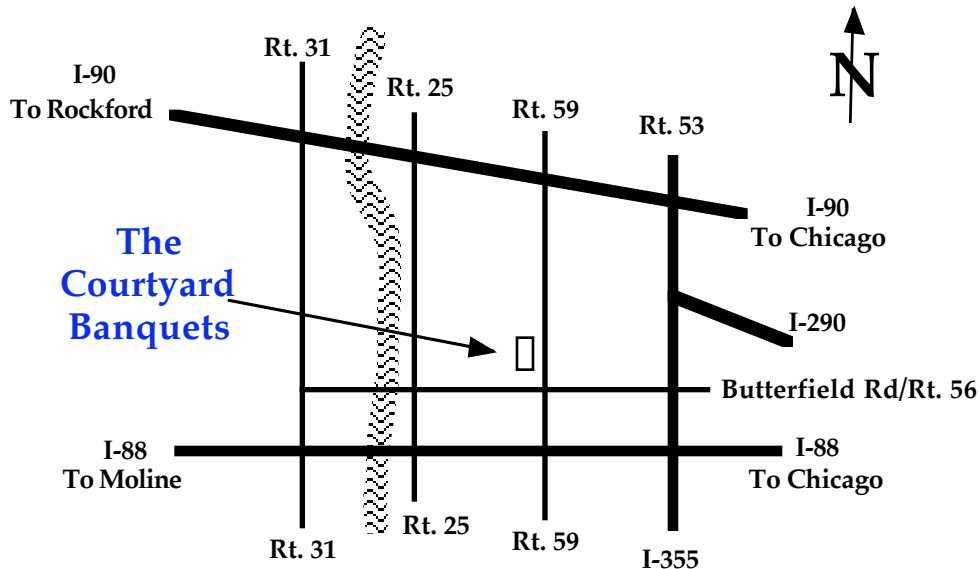

***Directions to:***  
**The Courtyard Banquets**  
**3 S 200 Route 59 • Warrenville, IL**

***From the Northwest (Rockford):***

Take I-90 east to Route 59 South.  
Route 59 south (about 15 miles) to the Courtyard Banquets.

***From the Northeast (Milwaukee):***

Take I-294 South to I-88 West to Route 59 North.  
Route 59 north 1.5 miles to Courtyard Banquets.

***From the West (Moline):***

Take I-88 east to Route 59 North.  
Route 59 north 1.5 miles to Courtyard Banquets.

***From the Southwest (Peoria):***

Take I-39 North to I-88 East to Route 59 North.  
Route 59 north 1.5 miles to Courtyard Banquets.

***From the Southeast:***

Take I-294 North to I-88 West to Route 59 North.  
Route 59 north 1.5 miles to Courtyard Banquets.

***From Chicago: (Option A)***

Take I-90 West to Route 59 South.  
Route 59 south (about 15 miles) to the Courtyard Banquets.

***From Chicago: (Option B)***

Take I-88 West to Route 59 North.  
Route 59 north 1.5 miles to Courtyard Banquets.